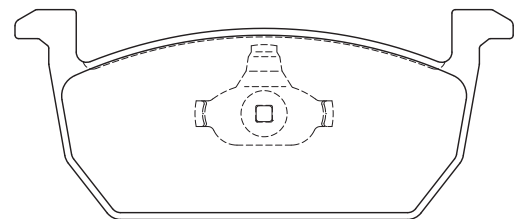

NEW TO RANGE

BRAKE PADS FOR THE SEAT IBIZA, ARONA

Every day the Don product management team is working on adding new products to the Don braking range – providing “serious stopping power” and “every day” braking solutions to the aftermarket.

PART-NO.: PCP1610

Make	Model	Year	Axle
SEAT	IBIZA V (KJ1, KJG)	06/20	front
SEAT	ARONA (KJ7, KJP)	06/20	front

For further product information please visit: