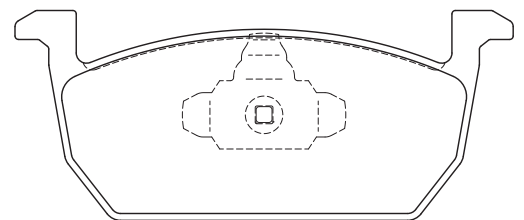

NEW TO RANGE

BRAKE PADS FOR THE SEAT IBIZA, ARONA

Every day the Don product management team is working on adding new products to the Don braking range – providing “serious stopping power” and “every day” braking solutions to the aftermarket.

PART-NO.: PCP1610

Make	Model	Year	Axle
SEAT	IBIZA V (KJ1, KJG)	06/20	front
SEAT	ARONA (KJ7, KJP)	06/20	front

For further product information please visit: